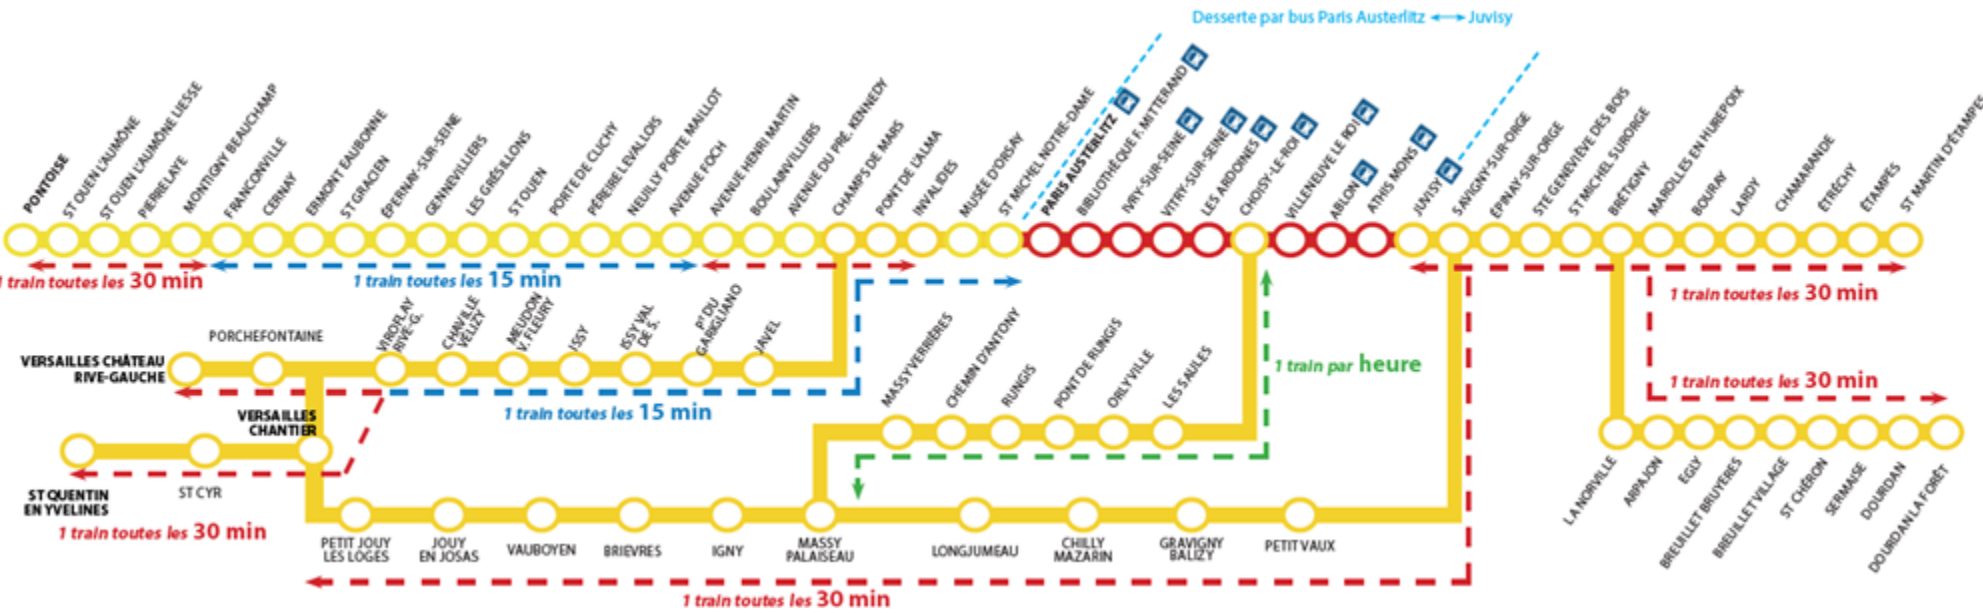

LÉGENDE :

- Gares non desservies
- Desservies par bus
- 1 train toutes les 30 minutes
- 1 train toutes les 15 minutes
- 1 train toutes les heures

	CIME	CIME	CIME	BUS	BUS	CIME	BUS	BUS	BUS	CIME	BUS	BUS	BUS	CIME	BUS	BUS	BUS	CIME	BUS	BUS	BUS	CIME	BUS	BUS	BUS	CIME	BUS	BUS	BUS	CIME	BUS	BUS	BUS	CIME	BUS	BUS	BUS	CIME	BUS	BUS	BUS	CIME	BUS	BUS	BUS
Paris Austerlitz				5:40	6:00		6:10	6:20	6:30		6:40	6:50	7:00		7:10	7:20	7:30		7:40	7:50	8:00		8:10	8:20	8:30		8:40	8:50	9:00		9:10	9:20	9:30		9:40	9:50	10:00		10:20		10:40	11:00			
Bibliothèque François Mitterrand				5:47	6:07		6:17	6:27	6:37		6:47	6:57	7:07		7:17	7:27	7:37		7:47	7:57	8:07		8:17	8:27	8:37		8:47	8:57	9:07		9:17	9:27	9:37		9:47	9:57	10:07		10:27		10:47	11:07			
Ivry-sur-Seine				5:58	6:18		6:28	6:38	6:48		6:58	7:08	7:18		7:28	7:38	7:48		7:58	8:08	8:18		8:28	8:38	8:48		8:58	9:08	9:18		9:28	9:38	9:48		9:58	10:08	10:18		10:38		10:58	11:18			
Vitry-sur-Seine				6:14	6:34		6:44	6:54	7:04		7:14	7:24	7:34		7:44	7:54	8:04		8:14	8:24	8:34		8:44	8:54	9:04		9:14	9:24	9:34		9:44	9:54	10:04		10:14	10:24	10:34		10:54		11:14	11:34			
Les Ardoines				6:31	6:51		7:01	7:11	7:21		7:31	7:41	7:51		8:01	8:11	8:21		8:31	8:41	8:51		9:01	9:11	9:21		9:31	9:41	9:51		10:01	10:11	10:21		10:31	10:41	10:51		11:11		11:31	11:51			
Choisy-le-Roi				6:37	6:57		7:07	7:17	7:27		7:37	7:47	7:57		8:07	8:17	8:27		8:37	8:47	8:57		9:07	9:17	9:27		9:37	9:47	9:57		10:07	10:17	10:27		10:37	10:47	10:57		11:17		11:37	11:57			
Villeneuve-le-Roi				6:46	7:06		7:16	7:26	7:36		7:46	7:56	8:06		8:16	8:26	8:36		8:46	8:56	9:06		9:16	9:26	9:36		9:46	9:56	10:06		10:16	10:26	10:36		10:46	10:56	11:06		11:26		11:46	12:06			
Ablon				6:51	7:11		7:21	7:31	7:41		7:51	8:01	8:11		8:21	8:31	8:41		8:51	9:01	9:11		9:21	9:31	9:41		9:51	10:01	10:11		10:21	10:31	10:41		10:51	11:01	11:11		11:31		11:51	12:11			
Athis-Mons				6:57	7:17		7:27	7:37	7:47		7:57	8:07	8:17		8:27	8:37	8:47		8:57	9:07	9:17		9:27	9:37	9:47		9:57	10:07	10:17		10:27	10:37	10:47		10:57	11:07	11:17		11:37		11:57	12:17			
Juvisy	6:00	6:30	7:00	7:06	7:26	7:30	7:36	7:46	7:56	8:00	8:06	8:16	8:26	8:30	8:36	8:46	8:56	9:00	9:06	9:16	9:26	9:30	9:36	9:46	9:56	10:00	10:06	10:16	10:26	10:30	10:36	10:46	10:56	11:00	11:06	11:16	11:26	11:30	11:36	12:00	12:06	12:26			
Savigny-sur-Orge	6:03	6:33	7:03			7:33			8:03		8:33			9:03			9:33			9:33			10:03			10:33			11:03			11:33			12:03										
Petit Vaux	6:07	6:37	7:07			7:37			8:07		8:37			9:07			9:37			9:37			10:07			10:37			11:07			11:37			12:07										
Gravigny - Balizy	6:10	6:40	7:10			7:40			8:10		8:40			9:10			9:40			9:40			10:10			10:40			11:10			11:40			12:10										
Chilly-Mazarin	6:13	6:43	7:13			7:43			8:13		8:43			9:13			9:43			9:43			10:13			10:43			11:13			11:43			12:13										
Longjumeau	6:16	6:46	7:16			7:46			8:16		8:46			9:16			9:46			9:46			10:16			10:46			11:16			11:46			12:16										
Massy - Palaiseau	6:27	6:57	7:27			7:57			8:27		8:57			9:27			9:57			9:57			10:27			10:57			11:27			11:57			12:27										
Igny	6:32	7:02	7:32			8:02			8:32		9:02			9:32			10:02			10:02			10:32			10:57			11:27			11:57			12:27										
Bièvres	6:34	7:04	7:34			8:04			8:34		9:04			9:34			10:04			10:04			10:34			10:57			11:27			11:57			12:27										
Vauboyen	6:37	7:07	7:37			8:07			8:37		9:07			9:37			10:07			10:07			10:37			10:57			11:27			11:57			12:27										
Jouy-en-Josas	6:41	7:11	7:41			8:11			8:41		9:11			9:41			10:11			10:11			10:41			11:11			11:41			12:11			12:41										
Petit-Jouy - Les-Loges	6:44	7:14	7:44			8:14			8:44		9:14			9:44			10:14			10:14			10:44			11:14			11:44			12:14			12:44										
Versailles - Chantiers	6:49	7:19	7:49			8:19			8:49		9:19			9:49			10:19			10:19			10:49			11:19			11:49			12:19			12:49										